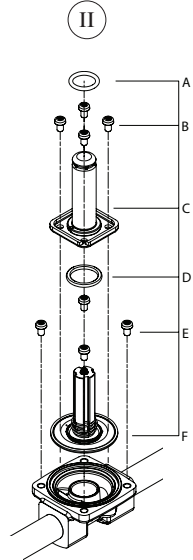

Installation guide - Spare parts and accessories

Solenoid valve - Spare part

Type EV250B/BW

132R9103

132R9103

Total pcs. = 1

Total pcs. = 4

Total pcs. = 1