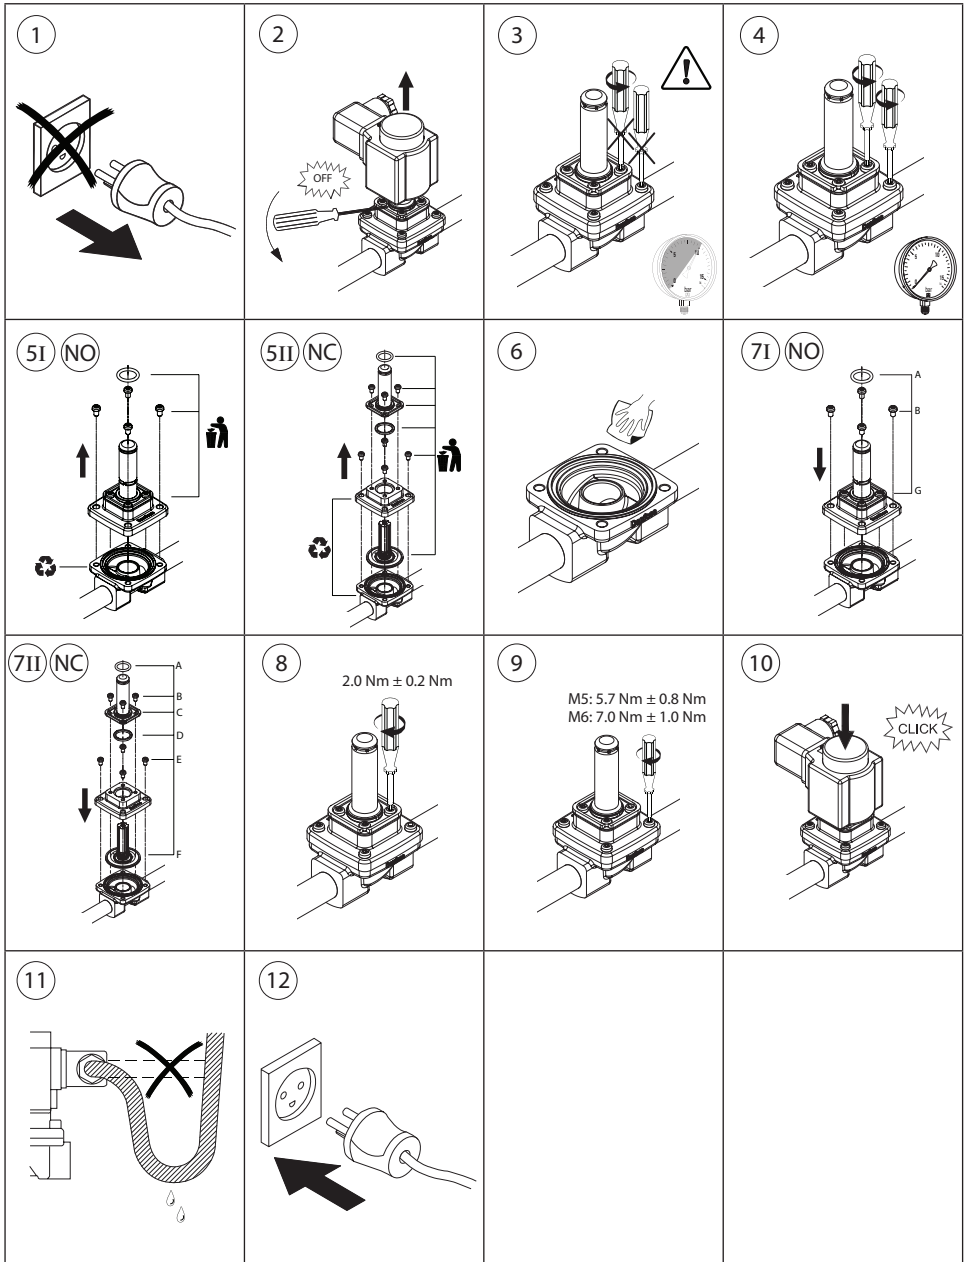

Installation guide - Spare parts and accessories

Solenoid valve - Spare part

Type EV250B/BW

132R9103

132R9103

Total pcs. = 1

Total pcs. = 4

Total pcs. = 1

Total pcs. = 1

Total pcs. = 4

Total pcs. = 1

Total pcs. = 1

Visit www.products.danfoss.com for further technical data
 Para más información, visite www.products.danfoss.es
 Rendez-vous sur le site www.products.danfoss.fr pour plus de données techniques