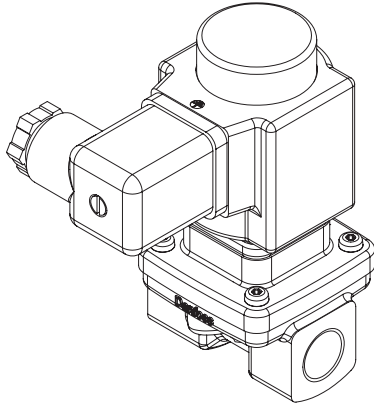

Installation guide - Spare parts and accessories

Solenoid valve - Spare part

Type EV250B/BW

132R9103

132R9103

Total pcs. = 1

Total pcs. = 4

Total pcs. = 1