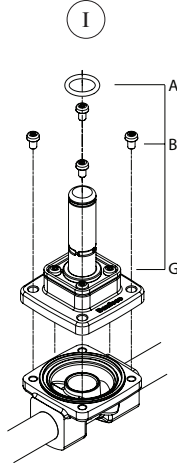

Installation guide - Spare parts and accessories

Solenoid valve - Spare part

Type EV250B/BW

132R9103

132R9103

Total pcs. = 1

Total pcs. = 4

Total pcs. = 1