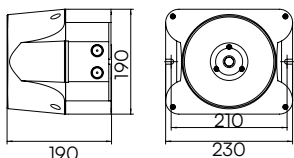

SE120 mount operation is quick with only two screws to fix. Maintenance operation is safer thanks to the convenient chain that avoids accidental fall of the removable component.

SE120

LT 12-24V AC / 12-60V DC ● 22700 ○ 22704
 HT 100-240V AC ● 22701 ○ 22705